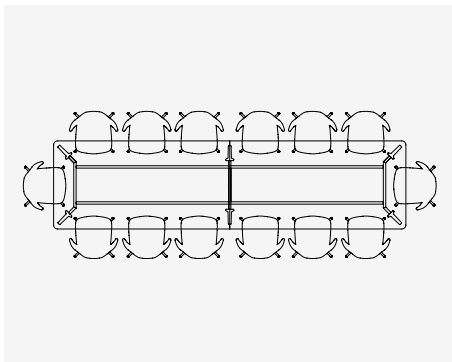

WIL440S | Seating for 14 chairs