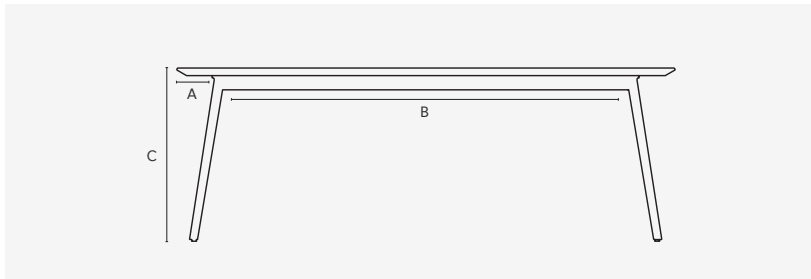

Solid Timber

Veneer

Laminate

Technical Specifications

Angle 1 | A Leg Inset Short Edge | B Space Between Legs - Long | C Table Height

Angle 2 | D Leg Inset Long Edge | E Space Between Legs - Short

	A (mm/inches)	B (mm/inches)	C (mm/inches)
WIL125S	130/5	900/35	732/29
WIL210S	152/6	1712/67	732/29
WIL240S	152/6	2012/79	732/29
WIL270S	152/6	2312/91	718/28

	D (mm/inches)	E (mm/inches)
WIL125S	35/1	350/14
WIL210S	55/2	712/28
WIL240S	55/2	712/28
WIL270S	55/2	712/28

Boardroom Table Angle 1 | A Leg Inset Short Edge | B Space Between Legs- Long | C Table Height