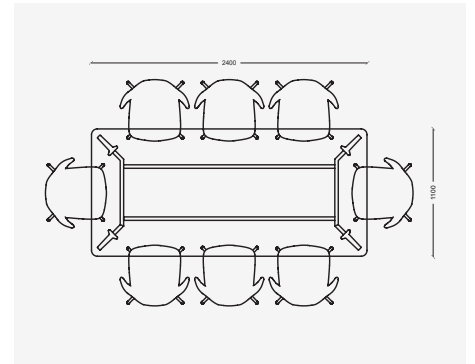

Round Table | A Leg Inset Short Edge | C Table Height

	A (mm/inches)	C (mm/inches)
WIL90R	254/10	732/29
WIL120R	285/11	732/29
WIL150R	375/15	732/29

Seating Arrangements

WIL90R | Seating for 3 chairs
Chair Shown RF60 | 690W x 530D x 794H (mm)
27W x 21D x 31H (inches)

WIL120R | Seating for 4 chairs

WIL125S | Seating for 1 chair

WIL150R | Seating for 6 chairs

WIL210S | Seating for 6 chairs

WIL240S | Seating for 8 chairs

WIL270S | Seating for 10 chairs

WIL360S | Seating for 12 chairs