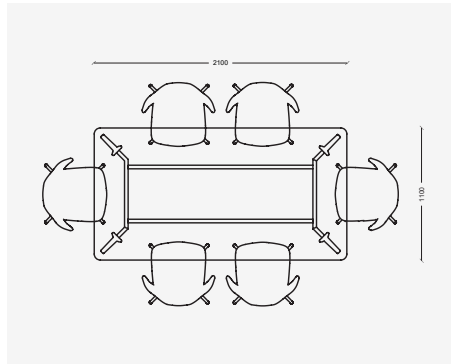

WIL210S | Seating for 6 chairs