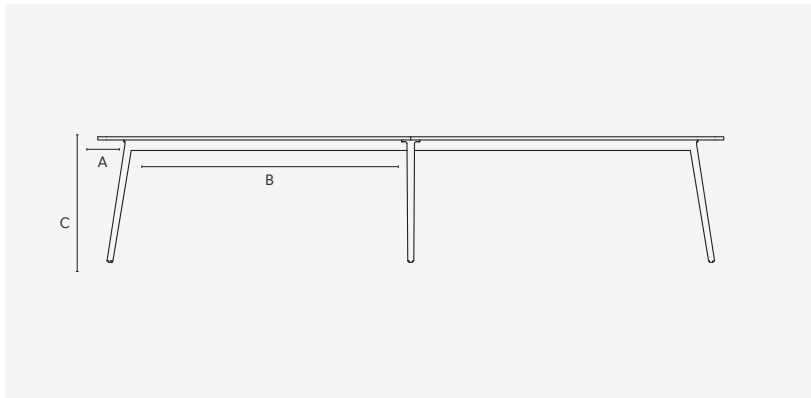

WIL360S — 3600L x 1100D x 719H (mm)
141L x 43D x 28H (inches)

WIL400S — 4000L x 1100D x 719H (mm)
157L x 43D x 28H (inches)

WIL440S — 4400L x 1100D x 719H (mm)
173L x 43D x 28H (inches)

Table Top Options

Solid Timber

Veneer

Laminate

Technical Specifications

Angle 1 | A Leg Inset Short Edge | B Space Between Legs - Long | C Table Height

Angle 2 | D Leg Inset Long Edge | E Space Between Legs - Short

	A (mm/inches)	B (mm/inches)	C (mm/inches)
WIL125S	130/5	900/35	732/29
WIL210S	152/6	1712/67	732/29
WIL240S	152/6	2012/79	732/29
WIL270S	152/6	2312/91	718/28

	D (mm/inches)	E (mm/inches)
WIL125S	35/1	350/14
WIL210S	55/2	712/28
WIL240S	55/2	712/28
WIL270S	55/2	712/28

Boardroom Table Angle 1 | A Leg Inset Short Edge | B Space Between Legs- Long | C Table Height