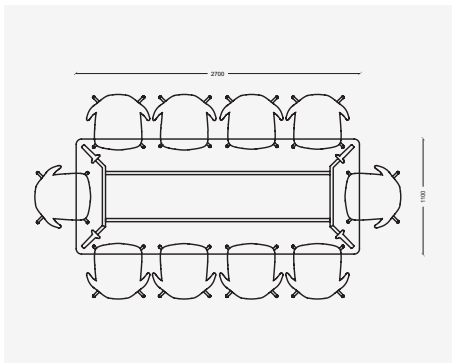

Round Table | A Leg Inset Short Edge | C Table Height

	A (mm/inches)	C (mm/inches)
WIL90R	254/10	732/29
WIL120R	285/11	732/29
WIL150R	375/15	732/29

Seating Arrangements

WIL90R | Seating for 3 chairs
Chair Shown RF60 | 690W x 530D x 794H (mm)
27W x 21D x 31H (inches)

WIL120R | Seating for 4 chairs

WIL125S | Seating for 1 chair

WIL150R | Seating for 6 chairs

WIL210S | Seating for 6 chairs

WIL240S | Seating for 8 chairs

WIL270S | Seating for 10 chairs

WIL360S | Seating for 12 chairs