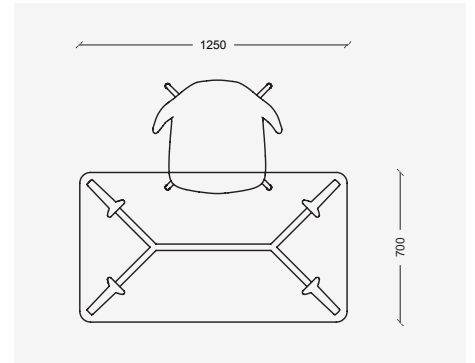

WIL125S | Seating for 1 chair