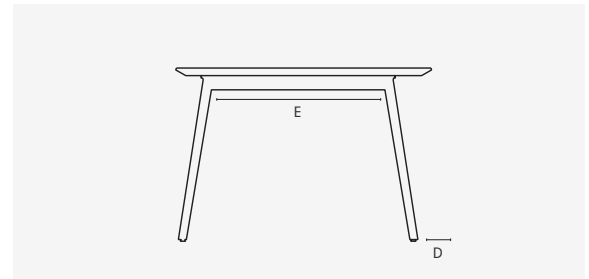

WIL360S — 3600L x 1100D x 719H (mm)
141L x 43D x 28H (inches)

WIL400S — 4000L x 1100D x 719H (mm)
157L x 43D x 28H (inches)

WIL440S — 4400L x 1100D x 719H (mm)
173L x 43D x 28H (inches)

Table Top Options

Solid Timber

Veneer

Laminate

Technical Specifications

Angle 1 | A Leg Inset Short Edge | B Space Between Legs - Long | C Table Height

Angle 2 | D Leg Inset Long Edge | E Space Between Legs - Short

	A (mm/inches)	B (mm/inches)	C (mm/inches)
WIL125S	130/5	900/35	732/29
WIL210S	152/6	1712/67	732/29
WIL240S	152/6	2012/79	732/29
WIL270S	152/6	2312/91	718/28

	D (mm/inches)	E (mm/inches)
WIL125S	35/1	350/14
WIL210S	55/2	712/28
WIL240S	55/2	712/28
WIL270S	55/2	712/28

Boardroom Table Angle 1 | A Leg Inset Short Edge | B Space Between Legs- Long | C Table Height