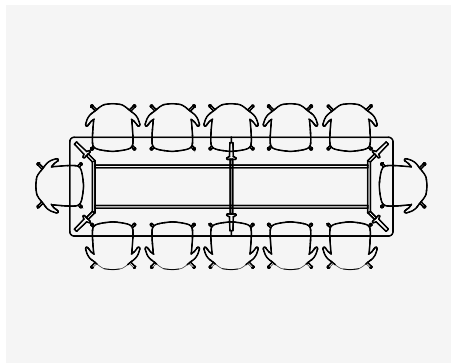

Round Table | A Leg Inset Short Edge | C Table Height

	A (mm/inches)	C (mm/inches)
WIL90R	254/10	732/29
WIL120R	285/11	732/29
WIL150R	375/15	732/29

Seating Arrangements

WIL90R | Seating for 3 chairs
Chair Shown RF60 | 690W x 530D x 794H (mm)
27W x 21D x 31H (inches)

WIL120R | Seating for 4 chairs

WIL125S | Seating for 1 chair

WIL150R | Seating for 6 chairs

WIL210S | Seating for 6 chairs

WIL240S | Seating for 8 chairs

WIL270S | Seating for 10 chairs

WIL360S | Seating for 12 chairs