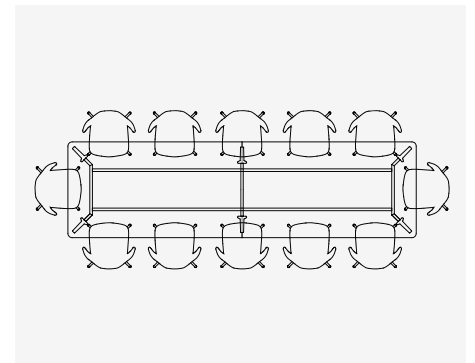

Round Table | A Leg Inset Short Edge | C Table Height

	A (mm/inches)	C (mm/inches)
WIL90R	254/10	732/29
WIL120R	285/11	732/29
WIL150R	375/15	732/29

Seating Arrangements

WIL90R | Seating for 3 chairs
Chair Shown RF60 | 690W x 530D x 794H (mm)
27W x 21D x 31H (inches)

WIL120R | Seating for 4 chairs

WIL125S | Seating for 1 chair

WIL150R | Seating for 6 chairs

WIL210S | Seating for 6 chairs

WIL240S | Seating for 8 chairs

WIL270S | Seating for 10 chairs

WIL360S | Seating for 12 chairs