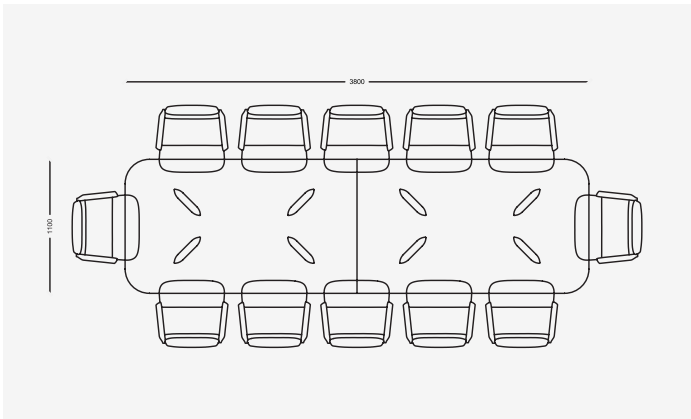

AU150 | Seating for 6 chairs

AU220 | Seating for 6 chairs

AU220P | Seating for 6 chairs

Seating Arrangements

AU240 | Seating for 8 chairs

AU240P | Seating for 8 chairs

AU260 | Seating for 10 chairs

A260P | Seating for 10 chairs

AU280 | Seating for 10 chairs

AU280P | Seating for 10 chairs

Seating Arrangements

AU300 | Seating for 10 chairs

AU300P | Seating for 10 chairs

AU380 | Seating for 12 chairs

Chair Shown RO59H-4 | Roy – 590L x 700D x 1015H (mm)
23L x 28D x 40H (inches)