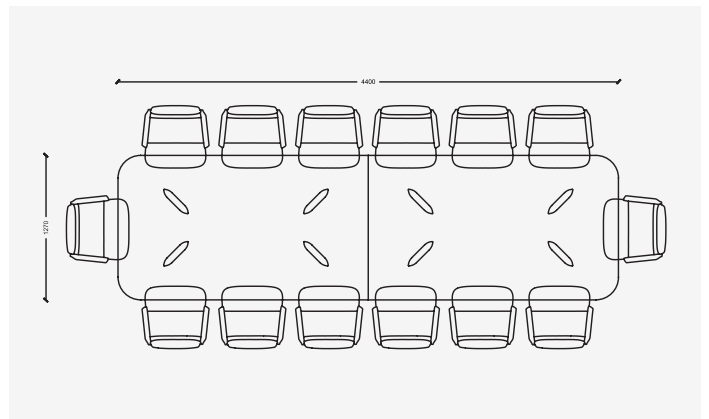

AU440W | Seating for 14 chairs