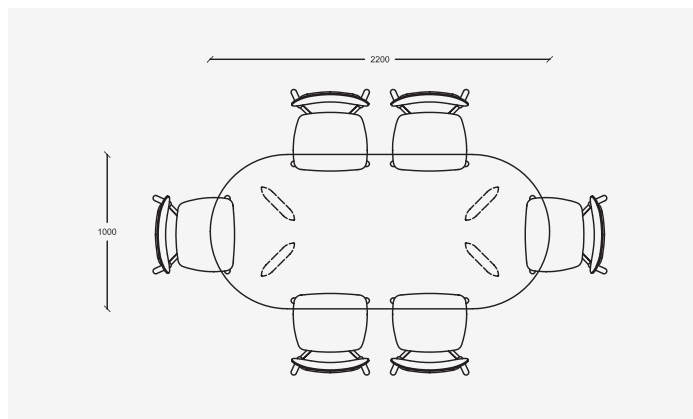

Technical Specifications

Dining Table Angle 1 | A Leg Inset Short Edge | B Space Between Legs | C Table Height

Angle 2 | D Leg Inset Long Edge

	A (mm/inches)	B (mm/inches)	C (mm/inches)
AU100	93/4		730 /29
AU120	193/8		730/29
AU150	244/10		730/29
AU220 / AU220W	431/17	908/36	730/29
AU220P / AU220PW	431/17	908/36	730/29
AU240 / AU240W	431/17	1108/44	730/29
AU240P / AU240PW	311/12	1108/44	730/29
AU260 / AU260W	411/16	1348/54	730/29
AU260P / AU260PW	411/16	1348/54	730/29
AU280 / AU280W	412/16	1548/61	730/29
AU280P / AU280PW	411/16	1548/61	730/29
AU300 / AU300W	411/16	1748/69	730/29
AU300P / AU300PW	411/16	1748/69	730/29

Round Dining Table Angle 1 | A Table Top Overhang | B Table Height

	A (mm/inches)	B (mm/inches)
AU100	93/7	730/29
AU120	93/7	730/29
AU150	93/7	730/29

Boardroom Table Angle 1 | A Middle Leg Distance | B Outer Leg Distance | C Leg Inset Short Side | D Table Height

	D (mm/inches)
AU380	211/8
AU380W	275/11
AU440	211/8
AU440W	275/11

Seating Arrangements

AU100 | Seating for 4 chairs
Chair Shown MK53 | McKenzie – 537L x 528D x 807H (mm)
21L x 21L x 32D (inches)

AU120 | Seating for 4 chairs

AU150 | Seating for 6 chairs

AU220 | Seating for 6 chairs

AU220P | Seating for 6 chairs

Seating Arrangements

AU240 | Seating for 8 chairs

AU240P | Seating for 8 chairs

AU260 | Seating for 10 chairs

A260P | Seating for 10 chairs