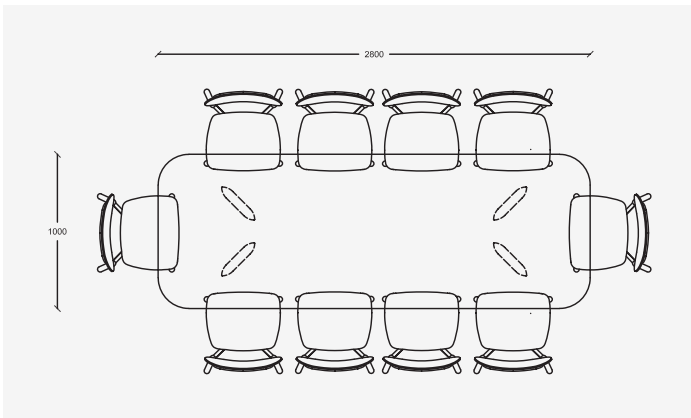

Technical Specifications

Dining Table Angle 1 | A Leg Inset Short Edge | B Space Between Legs | C Table Height

Angle 2 | D Leg Inset Long Edge

	A (mm/inches)	B (mm/inches)	C (mm/inches)
AU100	93/4		730 /29
AU120	193/8		730/29
AU150	244/10		730/29
AU220 / AU220W	431/17	908/36	730/29
AU220P / AU220PW	431/17	908/36	730/29
AU240 / AU240W	431/17	1108/44	730/29
AU240P / AU240PW	311/12	1108/44	730/29
AU260 / AU260W	411/16	1348/54	730/29
AU260P / AU260PW	411/16	1348/54	730/29
AU280 / AU280W	412/16	1548/61	730/29
AU280P / AU280PW	411/16	1548/61	730/29
AU300 / AU300W	411/16	1748/69	730/29
AU300P / AU300PW	411/16	1748/69	730/29

AU150 | Seating for 6 chairs

AU220 | Seating for 6 chairs

AU220P | Seating for 6 chairs

Seating Arrangements

AU240 | Seating for 8 chairs

AU240P | Seating for 8 chairs

AU260 | Seating for 10 chairs

A260P | Seating for 10 chairs

AU280 | Seating for 10 chairs

AU280P | Seating for 10 chairs

Seating Arrangements

AU300 | Seating for 10 chairs

AU300P | Seating for 10 chairs

AU380 | Seating for 12 chairs

Chair Shown RO59H-4 | Roy – 590L x 700D x 1015H (mm)
23L x 28D x 40H (inches)