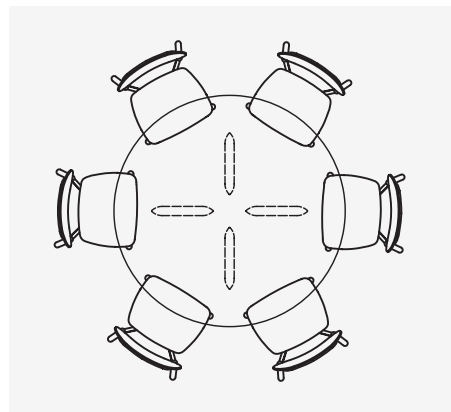

Technical Specifications

Dining Table Angle 1 | A Leg Inset Short Edge | B Space Between Legs | C Table Height

Angle 2 | D Leg Inset Long Edge

	A (mm/inches)	B (mm/inches)	C (mm/inches)
AU100	93/4		730 /29
AU120	193/8		730/29
AU150	244/10		730/29
AU220 / AU220W	431/17	908/36	730/29
AU220P / AU220PW	431/17	908/36	730/29
AU240 / AU240W	431/17	1108/44	730/29
AU240P / AU240PW	311/12	1108/44	730/29
AU260 / AU260W	411/16	1348/54	730/29
AU260P / AU260PW	411/16	1348/54	730/29
AU280 / AU280W	412/16	1548/61	730/29
AU280P / AU280PW	411/16	1548/61	730/29
AU300 / AU300W	411/16	1748/69	730/29
AU300P / AU300PW	411/16	1748/69	730/29

	A (mm/inches)	B (mm/inches)	C (mm/inches)	D (mm/inches)
AU380	705/28	716/28	403/16	730/29
AU380W	705/28	716/28	403/16	730/29
AU440	705/28	1016/40	403/16	730/29
AU440W	705/28	1016/40	403/16	730/29

Angle 2 | D Leg Inset Long Edge

	D (mm/inches)
AU380	211/8
AU380W	275/11
AU440	211/8
AU440W	275/11

Seating Arrangements

AU100 | Seating for 4 chairs
Chair Shown MK53 | McKenzie – 537L x 528D x 807H (mm)
21L x 21L x 32D (inches)

AU120 | Seating for 4 chairs

AU150 | Seating for 6 chairs

AU220 | Seating for 6 chairs

AU220P | Seating for 6 chairs

Seating Arrangements

AU240 | Seating for 8 chairs

AU240P | Seating for 8 chairs

AU260 | Seating for 10 chairs

A260P | Seating for 10 chairs