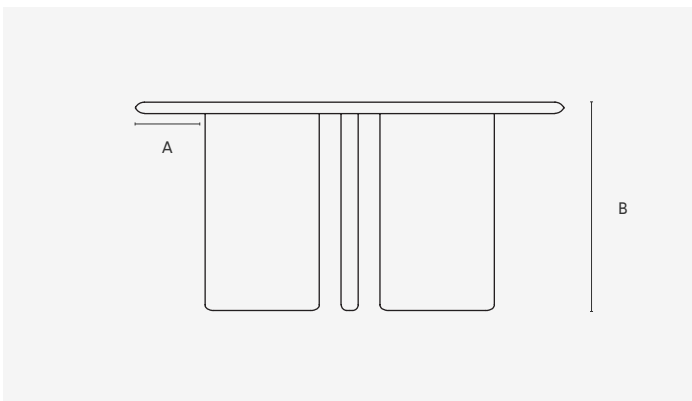

AU440 – 4400L x 1100D x 730H (mm) | 14 Seater Rectangle
173L x 43D x 29H (inches)

AU440W – 4400L x 1270D x 730H (mm) | 14 Seater Rectangle Wide
173L x 50D x 29H (inches)

Table Tops

Solid Timber

Veneer with Solid Timber Edge - Boardroom Table

Technical Specifications

Dining Table Angle 1 | A Leg Inset Short Edge | B Space Between Legs | C Table Height

Angle 2 | D Leg Inset Long Edge

	A (mm/inches)	B (mm/inches)	C (mm/inches)
AU100	93/4		730 /29
AU120	193/8		730/29
AU150	244/10		730/29
AU220 / AU220W	431/17	908/36	730/29
AU220P / AU220PW	431/17	908/36	730/29
AU240 / AU240W	431/17	1108/44	730/29
AU240P / AU240PW	311/12	1108/44	730/29
AU260 / AU260W	411/16	1348/54	730/29
AU260P / AU260PW	411/16	1348/54	730/29
AU280 / AU280W	412/16	1548/61	730/29
AU280P / AU280PW	411/16	1548/61	730/29
AU300 / AU300W	411/16	1748/69	730/29
AU300P / AU300PW	411/16	1748/69	730/29

	D (mm/inches)		D (mm/inches)
AU100	93/4	AU260P	211/8
AU120	193/8	AU260PW	275/11
AU150	244/10	AU280	211/8
AU220	211/8	AU280W	275/11
AU220W	275/11	AU280P	211/8
AU220P	211/8	AU280PW	275/11
AU220PW	275/11	AU300	211/8
AU240	211/8	AU300W	275/11
AU240W	275/11	AU300P	211/8
AU240P	211/8	AU300PW	275/11
AU240PW	275/11		
AU260	211/8		
AU260W	275/11		

Round Dining Table Angle 1 | A Table Top Overhang | B Table Height

	A (mm/inches)	B (mm/inches)
AU100	93/7	730/29
AU120	93/7	730/29
AU150	93/7	730/29

Boardroom Table Angle 1 | A Middle Leg Distance | B Outer Leg Distance | C Leg Inset Short Side | D Table Height