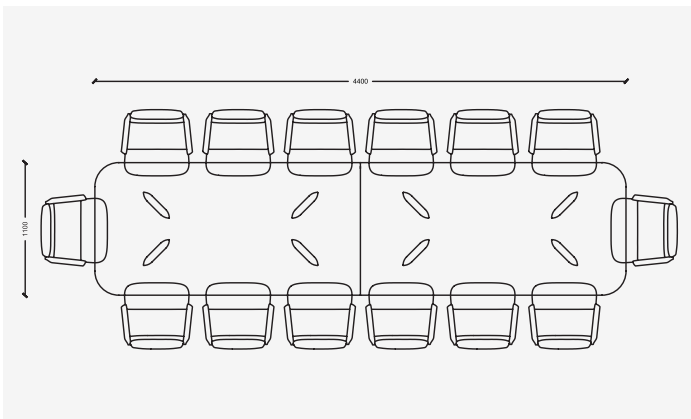

AU440 | Seating for 14 chairs