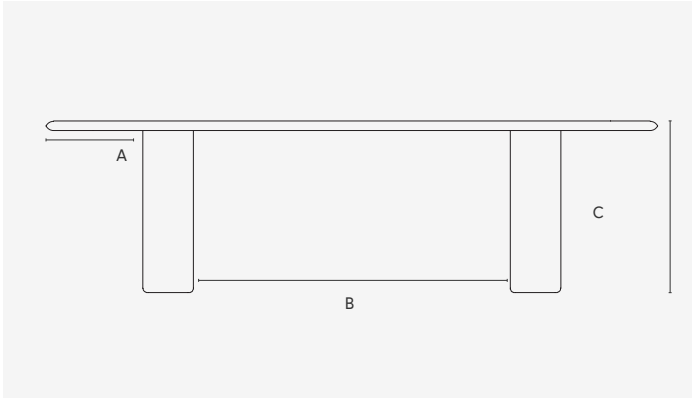

Boardroom Tables

Veneer with Solid Timber Edge

AU380 – 3800L x 1100D x 730H (mm) | 12 Seater Rectangle
150L x 43D x 29H (inches)

AU380W – 3800L x 1270D x 730H (mm) | 12 Seater Rectangle Wide
150L x 50D x 29H (inches)

AU440 – 4400L x 1100D x 730H (mm) | 14 Seater Rectangle
173L x 43D x 29H (inches)

AU440W – 4400L x 1270D x 730H (mm) | 14 Seater Rectangle Wide
173L x 50D x 29H (inches)

Table Tops

Solid Timber

Veneer with Solid Timber Edge - Boardroom Table

Technical Specifications

Dining Table Angle 1 | A Leg Inset Short Edge | B Space Between Legs | C Table Height

Angle 2 | D Leg Inset Long Edge

	A (mm/inches)	B (mm/inches)	C (mm/inches)
AU100	93/4		730 /29
AU120	193/8		730/29
AU150	244/10		730/29
AU220 / AU220W	431/17	908/36	730/29
AU220P / AU220PW	431/17	908/36	730/29
AU240 / AU240W	431/17	1108/44	730/29
AU240P / AU240PW	311/12	1108/44	730/29
AU260 / AU260W	411/16	1348/54	730/29
AU260P / AU260PW	411/16	1348/54	730/29
AU280 / AU280W	412/16	1548/61	730/29
AU280P / AU280PW	411/16	1548/61	730/29
AU300 / AU300W	411/16	1748/69	730/29
AU300P / AU300PW	411/16	1748/69	730/29