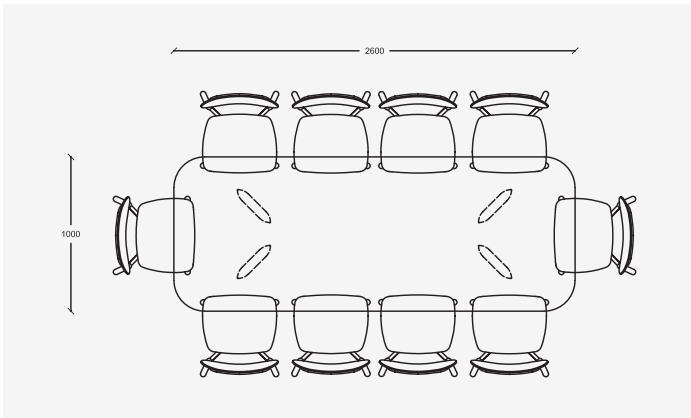

Technical Specifications

Dining Table Angle 1 | A Leg Inset Short Edge | B Space Between Legs | C Table Height

Angle 2 | D Leg Inset Long Edge

	A (mm/inches)	B (mm/inches)	C (mm/inches)
AU100	93/4		730 /29
AU120	193/8		730/29
AU150	244/10		730/29
AU220 / AU220W	431/17	908/36	730/29
AU220P / AU220PW	431/17	908/36	730/29
AU240 / AU240W	431/17	1108/44	730/29
AU240P / AU240PW	311/12	1108/44	730/29
AU260 / AU260W	411/16	1348/54	730/29
AU260P / AU260PW	411/16	1348/54	730/29
AU280 / AU280W	412/16	1548/61	730/29
AU280P / AU280PW	411/16	1548/61	730/29
AU300 / AU300W	411/16	1748/69	730/29
AU300P / AU300PW	411/16	1748/69	730/29

	D (mm/inches)
AU380	211/8
AU380W	275/11
AU440	211/8
AU440W	275/11

Seating Arrangements

AU100 | Seating for 4 chairs
Chair Shown MK53 | McKenzie – 537L x 528D x 807H (mm)
21L x 21L x 32D (inches)

AU120 | Seating for 4 chairs

AU150 | Seating for 6 chairs

AU220 | Seating for 6 chairs

AU220P | Seating for 6 chairs

Seating Arrangements

AU240 | Seating for 8 chairs

AU240P | Seating for 8 chairs

AU260 | Seating for 10 chairs

A260P | Seating for 10 chairs

AU280 | Seating for 10 chairs

AU280P | Seating for 10 chairs

Seating Arrangements

AU300 | Seating for 10 chairs

AU300P | Seating for 10 chairs

AU380 | Seating for 12 chairs

Chair Shown RO59H-4 | Roy – 590L x 700D x 1015H (mm)
23L x 28D x 40H (inches)