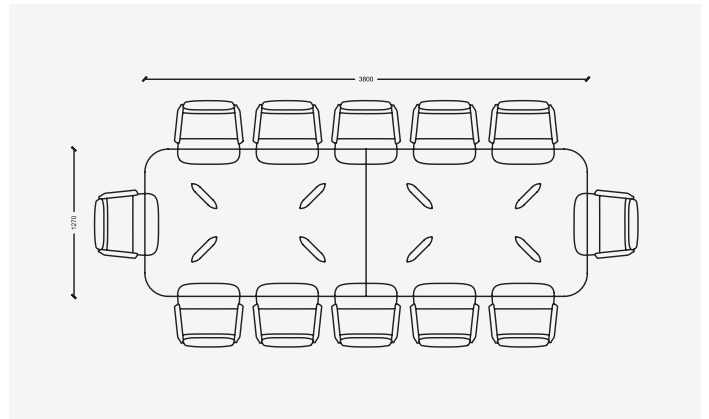

AU150 | Seating for 6 chairs

AU220 | Seating for 6 chairs

AU220P | Seating for 6 chairs

Seating Arrangements

AU240 | Seating for 8 chairs

AU240P | Seating for 8 chairs

AU260 | Seating for 10 chairs

A260P | Seating for 10 chairs

AU280 | Seating for 10 chairs

AU280P | Seating for 10 chairs

Seating Arrangements

AU300 | Seating for 10 chairs

AU300P | Seating for 10 chairs

AU380 | Seating for 12 chairs

Chair Shown RO59H-4 | Roy – 590L x 700D x 1015H (mm)
23L x 28D x 40H (inches)