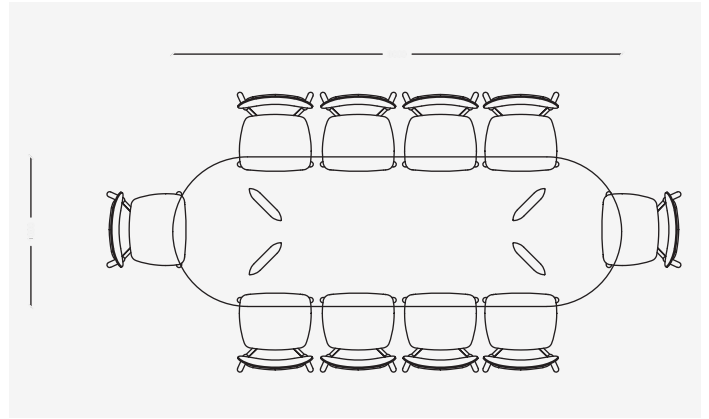

AU280 | Seating for 10 chairs

AU280P | Seating for 10 chairs

Seating Arrangements

AU300 | Seating for 10 chairs

AU300P | Seating for 10 chairs

AU380 | Seating for 12 chairs

Chair Shown RO59H-4 | Roy – 590L x 700D x 1015H (mm)
23L x 28D x 40H (inches)