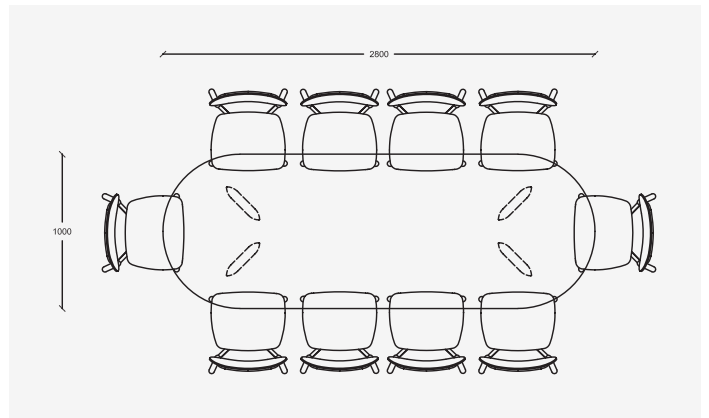

Technical Specifications

Dining Table Angle 1 | A Leg Inset Short Edge | B Space Between Legs | C Table Height

Angle 2 | D Leg Inset Long Edge

	A (mm/inches)	B (mm/inches)	C (mm/inches)
AU100	93/4		730 /29
AU120	193/8		730/29
AU150	244/10		730/29
AU220 / AU220W	431/17	908/36	730/29
AU220P / AU220PW	431/17	908/36	730/29
AU240 / AU240W	431/17	1108/44	730/29
AU240P / AU240PW	311/12	1108/44	730/29
AU260 / AU260W	411/16	1348/54	730/29
AU260P / AU260PW	411/16	1348/54	730/29
AU280 / AU280W	412/16	1548/61	730/29
AU280P / AU280PW	411/16	1548/61	730/29
AU300 / AU300W	411/16	1748/69	730/29
AU300P / AU300PW	411/16	1748/69	730/29

	D (mm/inches)
AU380	211/8
AU380W	275/11
AU440	211/8
AU440W	275/11

Seating Arrangements

AU100 | Seating for 4 chairs
Chair Shown MK53 | McKenzie – 537L x 528D x 807H (mm)
21L x 21L x 32D (inches)

AU120 | Seating for 4 chairs

AU150 | Seating for 6 chairs

AU220 | Seating for 6 chairs

AU220P | Seating for 6 chairs

Seating Arrangements

AU240 | Seating for 8 chairs

AU240P | Seating for 8 chairs

AU260 | Seating for 10 chairs

A260P | Seating for 10 chairs

AU280 | Seating for 10 chairs

AU280P | Seating for 10 chairs

Seating Arrangements

AU300 | Seating for 10 chairs

AU300P | Seating for 10 chairs

AU380 | Seating for 12 chairs

Chair Shown RO59H-4 | Roy – 590L x 700D x 1015H (mm)
23L x 28D x 40H (inches)