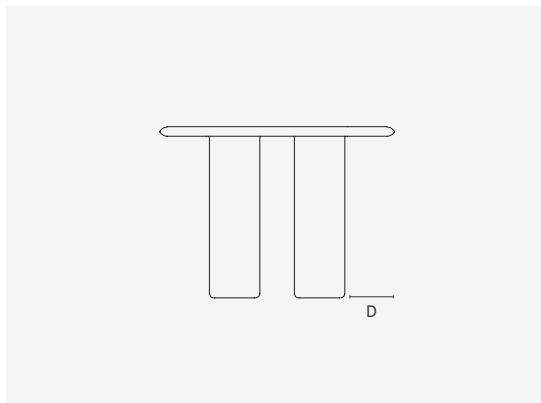

Angle 2 | D Leg Inset Long Edge

	D (mm/inches)
AU380	211/8
AU380W	275/11
AU440	211/8
AU440W	275/11