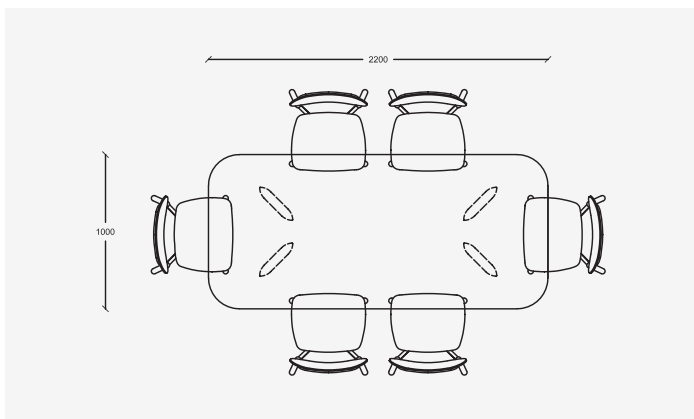

Technical Specifications

Dining Table Angle 1 | A Leg Inset Short Edge | B Space Between Legs | C Table Height

Angle 2 | D Leg Inset Long Edge

	A (mm/inches)	B (mm/inches)	C (mm/inches)
AU100	93/4		730 /29
AU120	193/8		730/29
AU150	244/10		730/29
AU220 / AU220W	431/17	908/36	730/29
AU220P / AU220PW	431/17	908/36	730/29
AU240 / AU240W	431/17	1108/44	730/29
AU240P / AU240PW	311/12	1108/44	730/29
AU260 / AU260W	411/16	1348/54	730/29
AU260P / AU260PW	411/16	1348/54	730/29
AU280 / AU280W	412/16	1548/61	730/29
AU280P / AU280PW	411/16	1548/61	730/29
AU300 / AU300W	411/16	1748/69	730/29
AU300P / AU300PW	411/16	1748/69	730/29

Round Dining Table Angle 1 | A Table Top Overhang | B Table Height

	A (mm/inches)	B (mm/inches)
AU100	93/7	730/29
AU120	93/7	730/29
AU150	93/7	730/29

Boardroom Table Angle 1 | A Middle Leg Distance | B Outer Leg Distance | C Leg Inset Short Side | D Table Height

	D (mm/inches)
AU380	211/8
AU380W	275/11
AU440	211/8
AU440W	275/11

Seating Arrangements

AU100 | Seating for 4 chairs
Chair Shown MK53 | McKenzie – 537L x 528D x 807H (mm)
21L x 21L x 32D (inches)

AU120 | Seating for 4 chairs

AU150 | Seating for 6 chairs

AU220 | Seating for 6 chairs

AU220P | Seating for 6 chairs

Seating Arrangements

AU240 | Seating for 8 chairs

AU240P | Seating for 8 chairs

AU260 | Seating for 10 chairs

A260P | Seating for 10 chairs