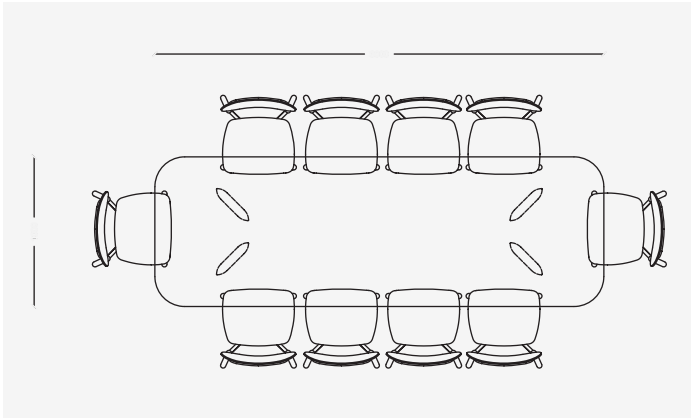

AU150 | Seating for 6 chairs

AU220 | Seating for 6 chairs

AU220P | Seating for 6 chairs

Seating Arrangements

AU240 | Seating for 8 chairs

AU240P | Seating for 8 chairs

AU260 | Seating for 10 chairs

A260P | Seating for 10 chairs

AU280 | Seating for 10 chairs

AU280P | Seating for 10 chairs

Seating Arrangements

AU300 | Seating for 10 chairs

AU300P | Seating for 10 chairs

AU380 | Seating for 12 chairs

Chair Shown RO59H-4 | Roy – 590L x 700D x 1015H (mm)
23L x 28D x 40H (inches)