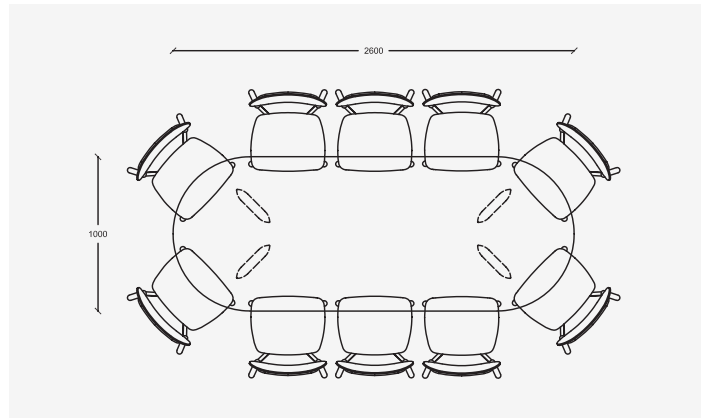

AU150 | Seating for 6 chairs

AU220 | Seating for 6 chairs

AU220P | Seating for 6 chairs

Seating Arrangements

AU240 | Seating for 8 chairs

AU240P | Seating for 8 chairs

AU260 | Seating for 10 chairs

A260P | Seating for 10 chairs

AU280 | Seating for 10 chairs

AU280P | Seating for 10 chairs

Seating Arrangements

AU300 | Seating for 10 chairs

AU300P | Seating for 10 chairs

AU380 | Seating for 12 chairs

Chair Shown RO59H-4 | Roy – 590L x 700D x 1015H (mm)
23L x 28D x 40H (inches)