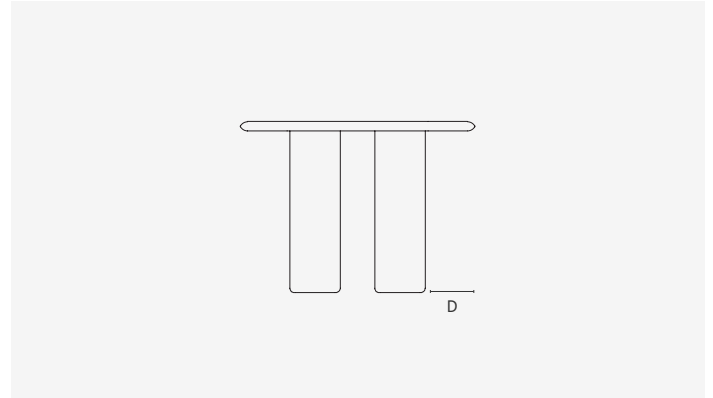

AU440 – 4400L x 1100D x 730H (mm) | 14 Seater Rectangle
173L x 43D x 29H (inches)

AU440W – 4400L x 1270D x 730H (mm) | 14 Seater Rectangle Wide
173L x 50D x 29H (inches)

Table Tops

Solid Timber

Veneer with Solid Timber Edge - Boardroom Table

Technical Specifications

Dining Table Angle 1 | A Leg Inset Short Edge | B Space Between Legs | C Table Height

Angle 2 | D Leg Inset Long Edge

	A (mm/inches)	B (mm/inches)	C (mm/inches)
AU100	93/4		730 /29
AU120	193/8		730/29
AU150	244/10		730/29
AU220 / AU220W	431/17	908/36	730/29
AU220P / AU220PW	431/17	908/36	730/29
AU240 / AU240W	431/17	1108/44	730/29
AU240P / AU240PW	311/12	1108/44	730/29
AU260 / AU260W	411/16	1348/54	730/29
AU260P / AU260PW	411/16	1348/54	730/29
AU280 / AU280W	412/16	1548/61	730/29
AU280P / AU280PW	411/16	1548/61	730/29
AU300 / AU300W	411/16	1748/69	730/29
AU300P / AU300PW	411/16	1748/69	730/29