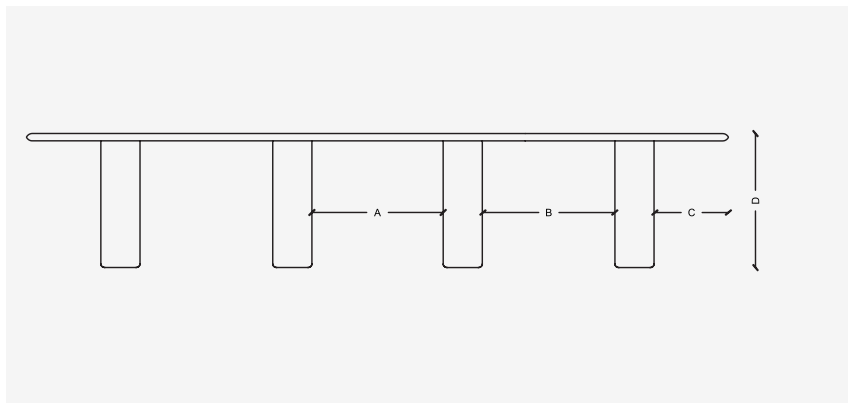

Technical Specifications

Dining Table Angle 1 | A Leg Inset Short Edge | B Space Between Legs | C Table Height

Angle 2 | D Leg Inset Long Edge

	A (mm/inches)	B (mm/inches)	C (mm/inches)
AU100	93/4		730 /29
AU120	193/8		730/29
AU150	244/10		730/29
AU220 / AU220W	431/17	908/36	730/29
AU220P / AU220PW	431/17	908/36	730/29
AU240 / AU240W	431/17	1108/44	730/29
AU240P / AU240PW	311/12	1108/44	730/29
AU260 / AU260W	411/16	1348/54	730/29
AU260P / AU260PW	411/16	1348/54	730/29
AU280 / AU280W	412/16	1548/61	730/29
AU280P / AU280PW	411/16	1548/61	730/29
AU300 / AU300W	411/16	1748/69	730/29
AU300P / AU300PW	411/16	1748/69	730/29

	D (mm/inches)		D (mm/inches)
AU100	93/4	AU260P	211/8
AU120	193/8	AU260PW	275/11
AU150	244/10	AU280	211/8
AU220	211/8	AU280W	275/11
AU220W	275/11	AU280P	211/8
AU220P	211/8	AU280PW	275/11
AU220PW	275/11	AU300	211/8
AU240	211/8	AU300W	275/11
AU240W	275/11	AU300P	211/8
AU240P	211/8	AU300PW	275/11
AU240PW	275/11		
AU260	211/8		
AU260W	275/11		

Round Dining Table Angle 1 | A Table Top Overhang | B Table Height

	A (mm/inches)	B (mm/inches)
AU100	93/7	730/29
AU120	93/7	730/29
AU150	93/7	730/29

Boardroom Table Angle 1 | A Middle Leg Distance | B Outer Leg Distance | C Leg Inset Short Side | D Table Height