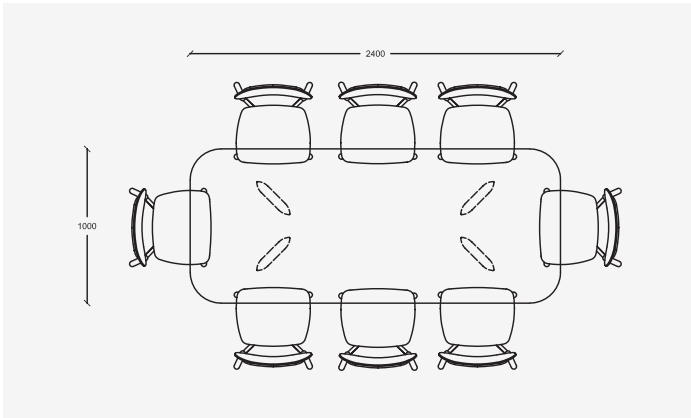

Technical Specifications

Dining Table Angle 1 | A Leg Inset Short Edge | B Space Between Legs | C Table Height

Angle 2 | D Leg Inset Long Edge

	A (mm/inches)	B (mm/inches)	C (mm/inches)
AU100	93/4		730 /29
AU120	193/8		730/29
AU150	244/10		730/29
AU220 / AU220W	431/17	908/36	730/29
AU220P / AU220PW	431/17	908/36	730/29
AU240 / AU240W	431/17	1108/44	730/29
AU240P / AU240PW	311/12	1108/44	730/29
AU260 / AU260W	411/16	1348/54	730/29
AU260P / AU260PW	411/16	1348/54	730/29
AU280 / AU280W	412/16	1548/61	730/29
AU280P / AU280PW	411/16	1548/61	730/29
AU300 / AU300W	411/16	1748/69	730/29
AU300P / AU300PW	411/16	1748/69	730/29

	D (mm/inches)
AU380	211/8
AU380W	275/11
AU440	211/8
AU440W	275/11

Seating Arrangements

AU100 | Seating for 4 chairs
Chair Shown MK53 | McKenzie – 537L x 528D x 807H (mm)
21L x 21L x 32D (inches)

AU120 | Seating for 4 chairs

AU150 | Seating for 6 chairs

AU220 | Seating for 6 chairs

AU220P | Seating for 6 chairs

Seating Arrangements

AU240 | Seating for 8 chairs

AU240P | Seating for 8 chairs

AU260 | Seating for 10 chairs

A260P | Seating for 10 chairs

AU280 | Seating for 10 chairs

AU280P | Seating for 10 chairs

Seating Arrangements

AU300 | Seating for 10 chairs

AU300P | Seating for 10 chairs

AU380 | Seating for 12 chairs

Chair Shown RO59H-4 | Roy – 590L x 700D x 1015H (mm)
23L x 28D x 40H (inches)