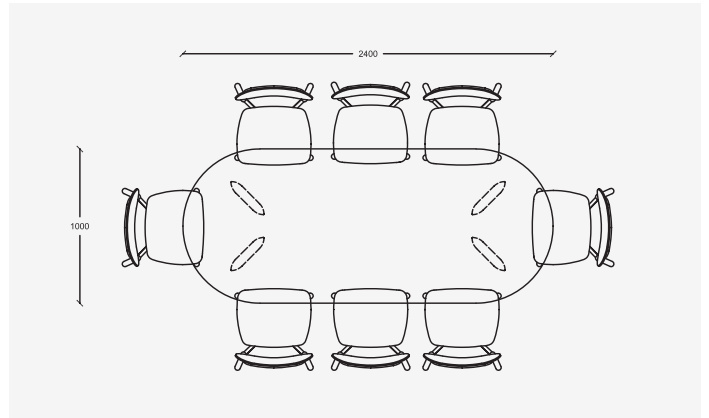

Technical Specifications

Dining Table Angle 1 | A Leg Inset Short Edge | B Space Between Legs | C Table Height

Angle 2 | D Leg Inset Long Edge

	A (mm/inches)	B (mm/inches)	C (mm/inches)
AU100	93/4		730 /29
AU120	193/8		730/29
AU150	244/10		730/29
AU220 / AU220W	431/17	908/36	730/29
AU220P / AU220PW	431/17	908/36	730/29
AU240 / AU240W	431/17	1108/44	730/29
AU240P / AU240PW	311/12	1108/44	730/29
AU260 / AU260W	411/16	1348/54	730/29
AU260P / AU260PW	411/16	1348/54	730/29
AU280 / AU280W	412/16	1548/61	730/29
AU280P / AU280PW	411/16	1548/61	730/29
AU300 / AU300W	411/16	1748/69	730/29
AU300P / AU300PW	411/16	1748/69	730/29

	D (mm/inches)
AU380	211/8
AU380W	275/11
AU440	211/8
AU440W	275/11

Seating Arrangements

AU100 | Seating for 4 chairs
Chair Shown MK53 | McKenzie – 537L x 528D x 807H (mm)
21L x 21L x 32D (inches)

AU120 | Seating for 4 chairs

AU150 | Seating for 6 chairs

AU220 | Seating for 6 chairs

AU220P | Seating for 6 chairs

Seating Arrangements

AU240 | Seating for 8 chairs

AU240P | Seating for 8 chairs

AU260 | Seating for 10 chairs

A260P | Seating for 10 chairs

AU280 | Seating for 10 chairs

AU280P | Seating for 10 chairs

Seating Arrangements

AU300 | Seating for 10 chairs

AU300P | Seating for 10 chairs

AU380 | Seating for 12 chairs

Chair Shown RO59H-4 | Roy – 590L x 700D x 1015H (mm)
23L x 28D x 40H (inches)