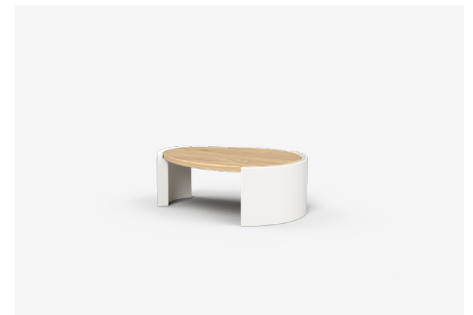

Frida

Inspired by the organic lines of nature, Frida's curved legs wrap around to hold the softly shaped timber top. Seamlessly nesting together or standing on their own, Frida is available in a range of side and coffee tables.

Warranty

Made to last, our low tables are covered by a 5 year structural warranty.

Low Tables

FA56 – 566L x 443W x 450H

FA86L – 866L x 605D x 250H

FA86H – 866L x 605D x 300H

FA106L – 1069L x 818D x 250H

FA106H – 1069L x 818D x 300H