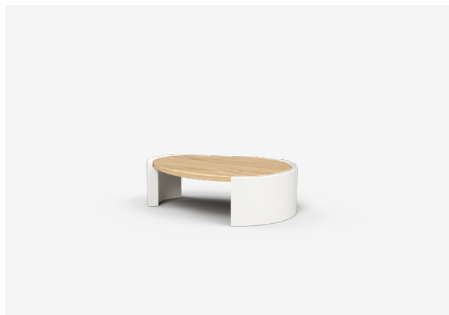

FA86L – 866L x 605D x 250H