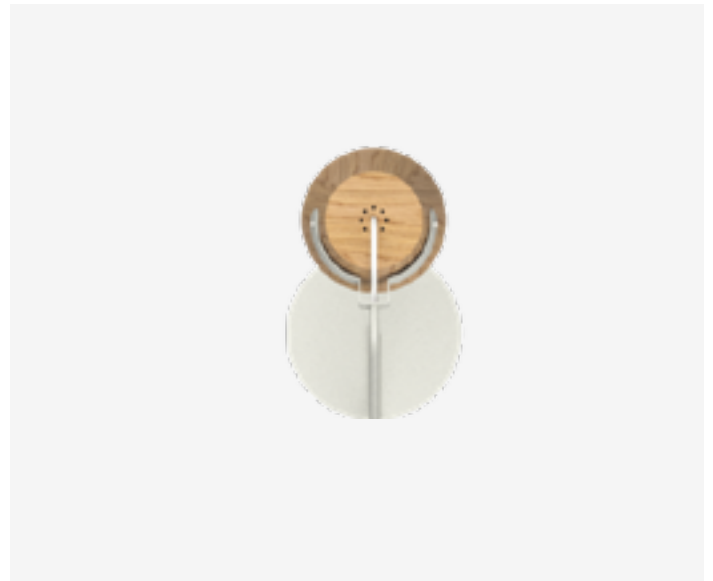

Sol

A considered use of line and shape brings Sol's distinct elements together. Made to order with a timber veneer shade and fabric cord, this lighting range will suit both residential and commercial settings.

Sol comes in a range of configurations, the Jordan website will allow you to select your preference then further customise.

Finishes

- Oak
- Powdercoated Steel

Features

- Integrated LED
- Soft White Temp

Table Lamp

Oak Natural / Oyster

Top View

SL19

Measurements	Weight	3.5kg
	Dimension	390 x 230 x 500
Fitting	Type	Integrated LED
	Wattage	7W LED
	Temp	3000K Soft White
	Lumens (Bulb)	550lm
	CRI	>80
	Avg Lifetime	40,0000H
Power	Input	230-240v 50Hz
	Switch	Inline On / Off
	Cable Length	3m

Certification

Fully safety tested and certified to AS/NZS60598.1 & AS/NZS60598.2.4

Fitting**Bulb**

Sol table light is supplied with an intergrated 7W LED downlight.

Care**Location**

Protect your lighting by ensuring it sits out of direct or reflected sunlight, suitable for indoor use only, ensure lamps are used on a level surface.