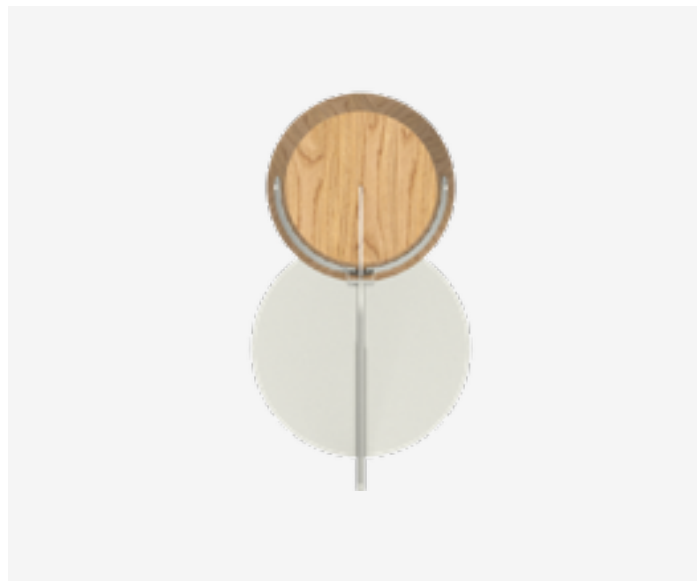

Sol

A considered use of line and shape brings Sol's distinct elements together. Made to order with a timber veneer shade and fabric cord, this lighting range will suit both residential and commercial settings.

Sol comes in a range of configurations, the Jordan website will allow you to select your preference then further customise.

Finishes

- Oak
- Powdercoated Steel

Features

- Integrated LED
- Soft White Temp

Floor Lamp

Oak Natural / Oyster

Top View

SL49

Measurements	Weight	3.5kg
	Dimension	575 x 1049 x 1765
Fitting	Type	Integrated LED
	Wattage	10W LED
	Temp	3000K Soft White
	Lumens (Bulb)	800lm
	CRI	>80
	Avg Lifetime	40,0000H
Power	Input	230-240v 50Hz
	Switch	Dimmable Slide
	Cable Length	3m