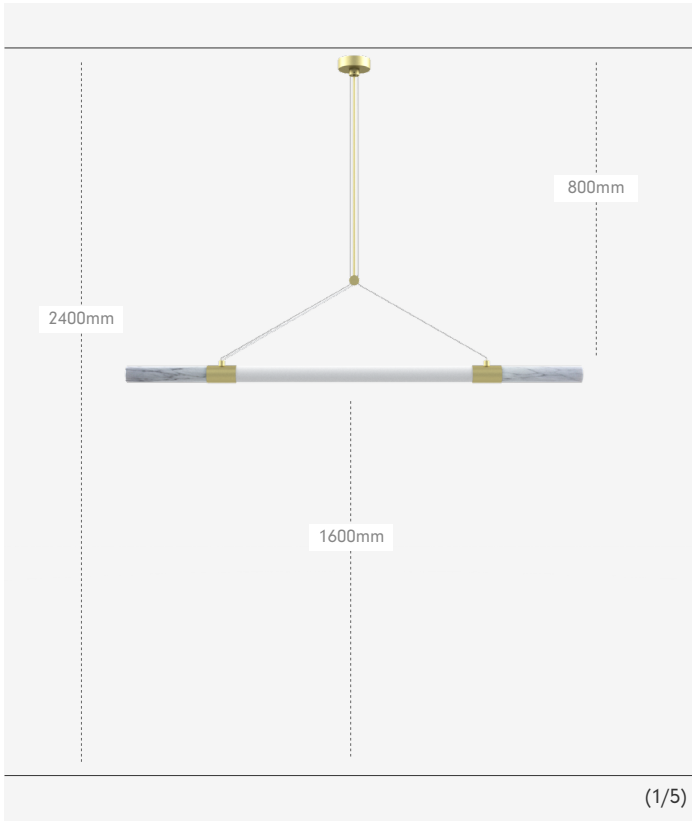

Interior / **2400mm** Ceiling Height with **1600mm** Hanging Height

Interior / **2700mm** Ceiling Height with **1600mm** Hanging Height

Interior / **2700mm** Ceiling Height with **1800mm** Hanging Height

Interior / **3000mm** Ceiling Height with **1600mm** Hanging Height

Interior / **3000mm** Ceiling Height with **1800mm** Hanging Height