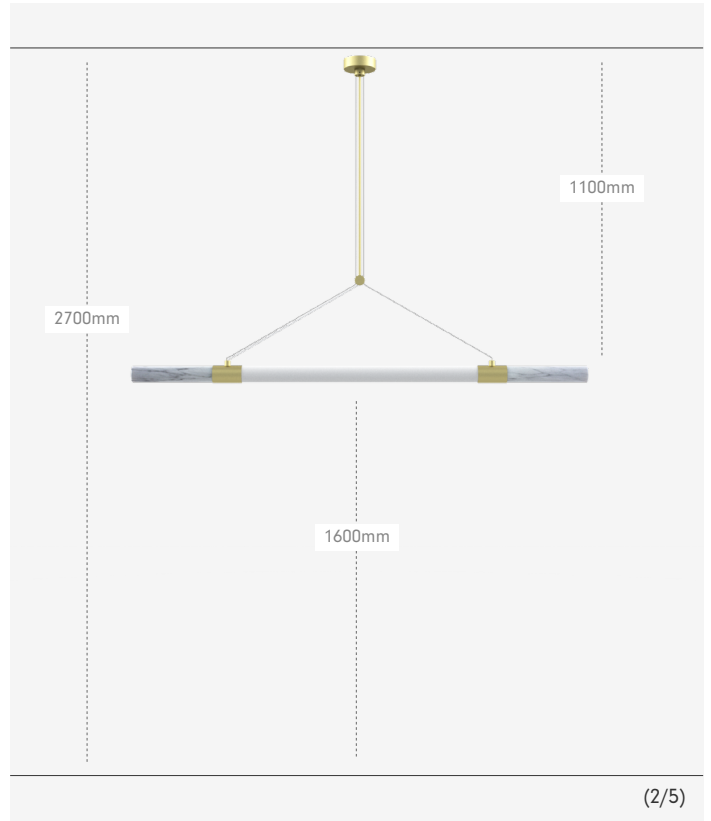

Interior / **2400mm** Ceiling Height with **1600mm** Hanging Height

Interior / **2700mm** Ceiling Height with **1600mm** Hanging Height

Interior / **2700mm** Ceiling Height with **1800mm** Hanging Height

Interior / **3000mm** Ceiling Height with **1600mm** Hanging Height

Interior / **3000mm** Ceiling Height with **1800mm** Hanging Height