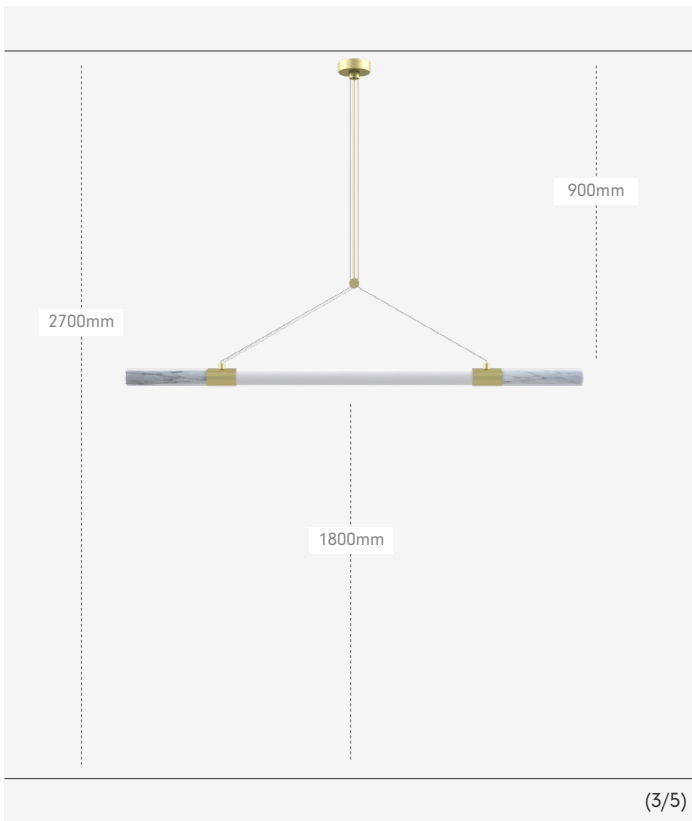

Interior / **2400mm** Ceiling Height with **1600mm** Hanging Height

Interior / **2700mm** Ceiling Height with **1600mm** Hanging Height

Interior / **2700mm** Ceiling Height with **1800mm** Hanging Height

Interior / **3000mm** Ceiling Height with **1600mm** Hanging Height

Interior / **3000mm** Ceiling Height with **1800mm** Hanging Height