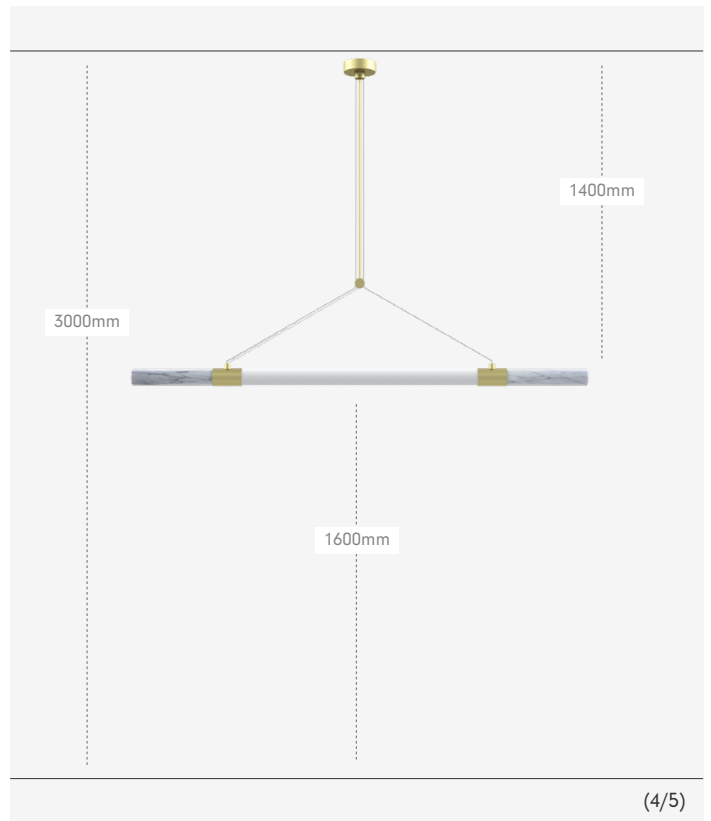

Interior / **2400mm** Ceiling Height with **1600mm** Hanging Height

Interior / **2700mm** Ceiling Height with **1600mm** Hanging Height

Interior / **2700mm** Ceiling Height with **1800mm** Hanging Height

Interior / **3000mm** Ceiling Height with **1600mm** Hanging Height

Interior / **3000mm** Ceiling Height with **1800mm** Hanging Height