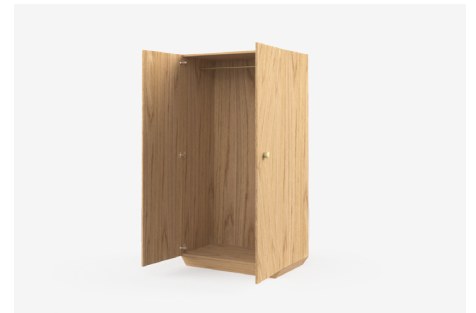

NA106-2 – 1060L x 600W x 2000H

Warning

All units above 150cm high must be attached to an appropriate structural component of the building using suitable means, as advised by a qualified tradesperson. Freestanding units can become unstable and may topple if climbed upon. The degree of instability depends on many variables and the purchaser needs to be aware of potential instability problems and seek to minimise them. It is undesirable to place objects of interest to children in

view on this type of furniture item. Children may be tempted to climb on the furniture item to retrieve the objects, causing the unit to tip and cause injury. Furniture items can tip under certain circumstances, especially when placed on carpet, uneven or sloping flooring, or when subject to extreme use. TV weight must not exceed 35kgs.