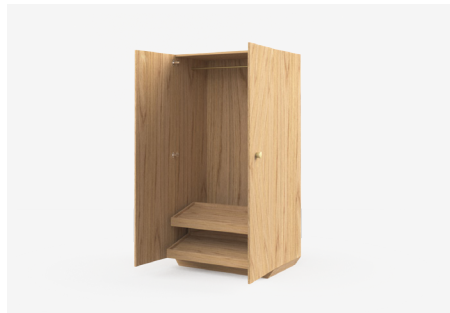

Noah

Noah's tapered base and book matched grain make for an iconic Art Deco piece. Made to order with organic solid brass handles, the Noah range includes bedsides, sideboards and wardrobes.

Noah comes in a range of sizes, the Jordan website will allow you to select your preference then further customise finishes.

NA160 – 1600L X 490W X 500H

NA213 – 2130L X 490W X 500H

Wardrobes

NA106-1/2 – 1060L x 600W x 2000H

NA106-1 – 1060L x 600W x 2000H

NA106-2 – 1060L x 600W x 2000H

Warning

All units above 150cm high must be attached to an appropriate structural component of the building using suitable means, as advised by a qualified tradesperson. Freestanding units can become unstable and may topple if climbed upon. The degree of instability depends on many variables and the purchaser needs to be aware of potential instability problems and seek to minimise them. It is undesirable to place objects of interest to children in