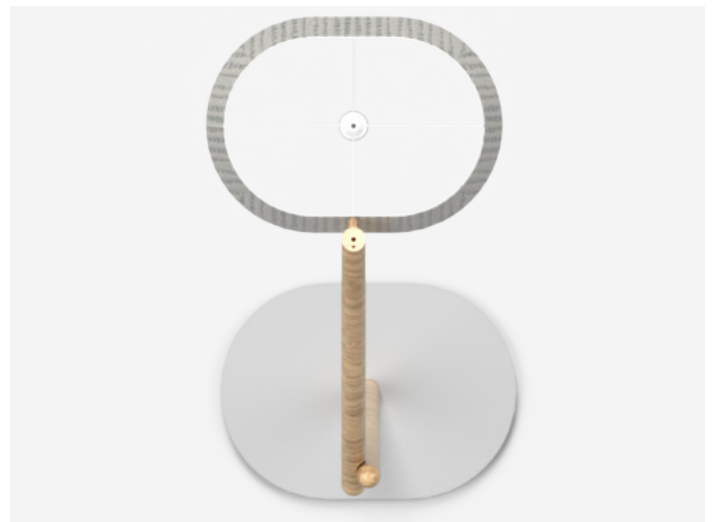

Hector

Hector creates a playful and striking interaction between its geometric elements. The woven shade and hardwood frame combine to form a pronounced shape.

Hector comes in a range of configurations, the Jordan website will allow you to select your preference then further customise.

Finishes

- Oat
- Fabric Shade
- Carrara Marble

Features

- Soft White Temp
- Available in a range of finishes

Floor Lamp

Fog shade / Oat Natural

Top View

HC89

Measurements	Weight	13.5kg/30lbs
	Dimension	550 x 895 x 1630mm/22 x 35 x 64"
Fitting	Type	E27
	Source (Bulb)	1 x 6W E27 LED
	Wattage	6W
	Temp	3000K Soft White
	Lumens (Bulb)	470lm
	CRI	>80
	Avg Lifetime	15,0000H
Power	Input	230-240v 50Hz
	Switch	Dimmable Slide
	Cable Length	3m/118"