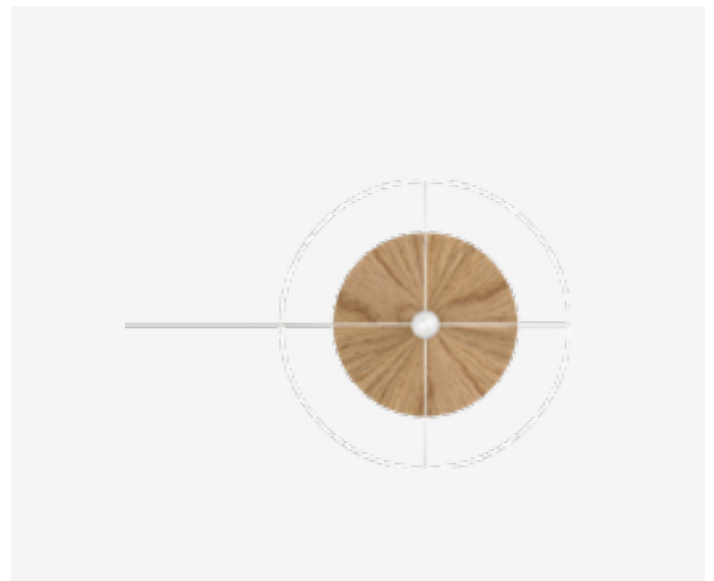

Hector

Hector creates a playful and striking interaction between its geometric elements. The woven shade and hardwood frame combine to form a pronounced shape.

Hector comes in a range of configurations, the Jordan website will allow you to select your preference then further customise.

Finishes

- Oak
- Fabric Shade

Features

- Soft White Temp
- Available in a range of finishes

Floor Lamp

Fog shade / Oak Natural

Top View

HC55

Measurements	Weight	9kg
	Dimension	550 x 1540
Fitting	Type	E27
	Source (Bulb)	1 x 6W E27 LED
	Wattage	6W
	Temp	3000K Soft White
	Lumens (Bulb)	470lm
	CRI	>80
Power	Avg Lifetime	15,0000H
	Input	230-240v 50Hz
	Switch	Dimmable Slide
	Cable Length	6m