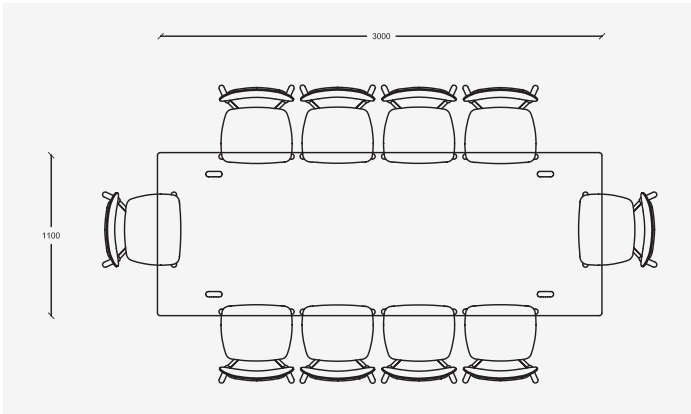

Angle 1 | D Leg Inset Long Edge

	A (mm/inches)	B (mm/inches)	C (mm/inches)
FO60H	208/8	450/18	73/3
FO60L	208/8	350/14	104/4
FO80	241/10	651/26	73/3
FO80H	241/10	450/18	85/3
FO80L	241/10	347/14	122/5
FO90	286/11	720/28	126/5
FO100H	266/10	720/28	111/4
FO100L	271/11	350/14	152/6
FO120	360/14	720/28	173/7
FO150	360/14	720/28	173/7
FO180	359/14	720/28	173/7
FOB120	360/14	1050/41	161/6
FOB150	360/14	1050/41	161/6

	D (mm/inches)
FO60H	63/3
FO60L	100/4
FO80	73/3
FO80H	85/3
FO80L	122/5
FO90	126/5
FO100H	111/4
FO100L	152/6
FO120	173/7
FO150	173/7
FO180	173/7
FOB120	161/6
FOB150	161/6

Seating Arrangements

FO120 | Seating for 4 chairs  
Chair Shown MK53 | McKenzie – 528 537L x 528D (mm)  
21 21L x 21D (inches)

FO150 | Seating for 6 chairs

FO180 | Seating for 6 chairs

FO210 | Seating for 8 chairs

FO240 | Seating for 10 chairs

FO270 | Seating for 10 chairs

FO300 | Seating for 10 chairs

### Cable Management

Accessed through seamless panels

Hidden cable management