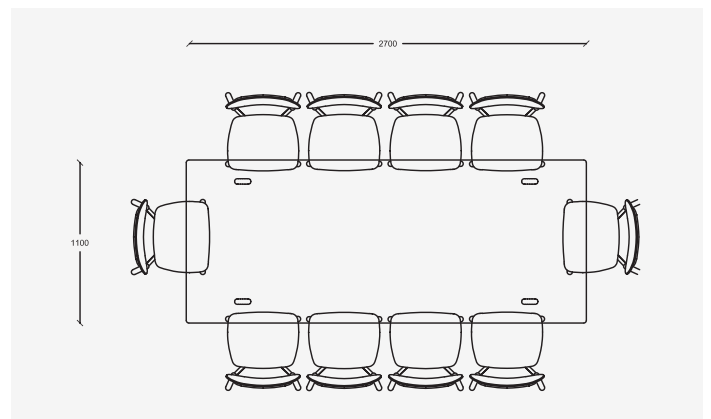

Angle 1 | D Leg Inset Long Edge

	A (mm/inches)	B (mm/inches)	C (mm/inches)
FO60H	208/8	450/18	73/3
FO60L	208/8	350/14	104/4
FO80	241/10	651/26	73/3
FO80H	241/10	450/18	85/3
FO80L	241/10	347/14	122/5
FO90	286/11	720/28	126/5
FO100H	266/10	720/28	111/4
FO100L	271/11	350/14	152/6
FO120	360/14	720/28	173/7
FO150	360/14	720/28	173/7
FO180	359/14	720/28	173/7
FOB120	360/14	1050/41	161/6
FOB150	360/14	1050/41	161/6

	D (mm/inches)
FO60H	63/3
FO60L	100/4
FO80	73/3
FO80H	85/3
FO80L	122/5
FO90	126/5
FO100H	111/4
FO100L	152/6
FO120	173/7
FO150	173/7
FO180	173/7
FOB120	161/6
FOB150	161/6

Seating Arrangements

FO120 | Seating for 4 chairs  
Chair Shown MK53 | McKenzie – 528 537L x 528D (mm)  
21 21L x 21D (inches)

FO150 | Seating for 6 chairs

FO180 | Seating for 6 chairs

FO210 | Seating for 8 chairs

FO240 | Seating for 10 chairs

FO270 | Seating for 10 chairs

FO300 | Seating for 10 chairs

### Cable Management

Accessed through seamless panels

Hidden cable management