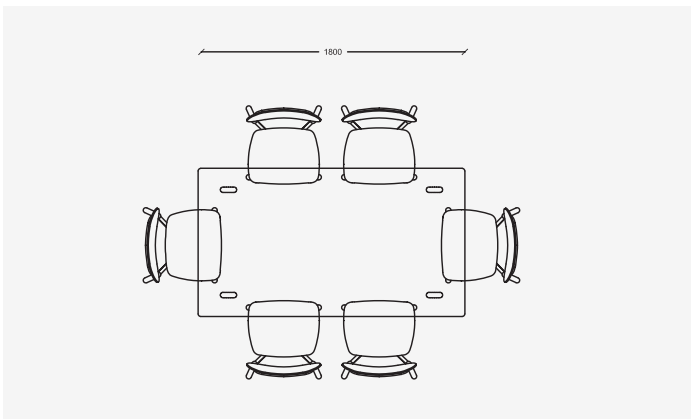

Angle 1 | D Leg Inset Long Edge

	A (mm/inches)	B (mm/inches)	C (mm/inches)
FO60H	208/8	450/18	73/3
FO60L	208/8	350/14	104/4
FO80	241/10	651/26	73/3
FO80H	241/10	450/18	85/3
FO80L	241/10	347/14	122/5
FO90	286/11	720/28	126/5
FO100H	266/10	720/28	111/4
FO100L	271/11	350/14	152/6
FO120	360/14	720/28	173/7
FO150	360/14	720/28	173/7
FO180	359/14	720/28	173/7
FOB120	360/14	1050/41	161/6
FOB150	360/14	1050/41	161/6

	D (mm/inches)
FO60H	63/3
FO60L	100/4
FO80	73/3
FO80H	85/3
FO80L	122/5
FO90	126/5
FO100H	111/4
FO100L	152/6
FO120	173/7
FO150	173/7
FO180	173/7
FOB120	161/6
FOB150	161/6

Seating Arrangements

FO120 | Seating for 4 chairs  
Chair Shown MK53 | McKenzie – 528 537L x 528D (mm)  
21 21L x 21D (inches)

FO150 | Seating for 6 chairs

FO180 | Seating for 6 chairs

FO210 | Seating for 8 chairs

FO240 | Seating for 10 chairs

FO270 | Seating for 10 chairs

FO300 | Seating for 10 chairs

### Cable Management

Accessed through seamless panels

Hidden cable management