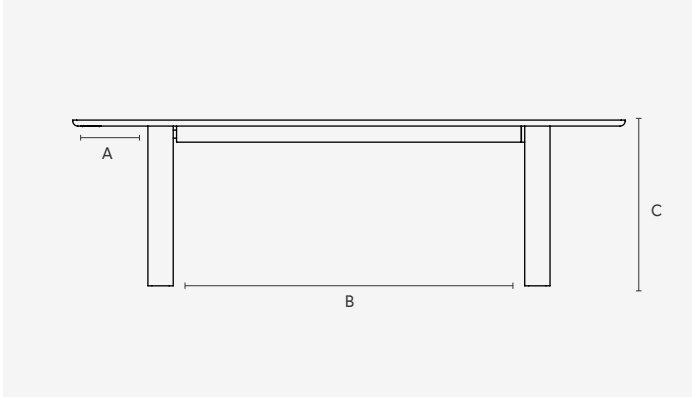

**FOB270** — 2700L x 1100D x 1050H (mm) | 10 Seater  
106L x 43D x 41H (inches)

Meeting Tables

Only available in Oak Veneer Top with Solid Oak Base

**FO380** — 3800L x 1100D x 720H (mm) | 14 Seater  
150L x 43D x 28H (inches)

**FO380W** — 3800L x 1400D x 720H (mm) | 16 Seater  
150L x 55D x 28H (inches)

**FO440** — 4400L x 1100D x 720H (mm) | 16 Seater  
173L x 43D x 28H (inches)

**FO440W** — 4400L x 1400D x 720H (mm) | 18 Seater  
173L x 55D x 28H (inches)

Technical Specifications

Angle 1 | A Leg Inset Short Edge | B Space Between Legs | C Table Height

Angle 2 | D Leg Inset Long Edge

	A (mm/inches)	B (mm/inches)	C (mm/inches)
FO210	327/13	1227/48	720/28
FO240	327/13	1527/60	720/28
FO270	327/13	1827/72	720/28
FO300	327/13	2127/84	720/28
FO380	327/13	1409/55	720/28
FO380W	327/13	1409/55	720/28
FO440	327/13	1709/67	720/28
FO440W	327/13	1709/67	720/28
FOB210	327/13	1227/48	1050/41
FOB240	327/13	1527/60	1050/41
FOB270	327/13	1827/72	1050/41