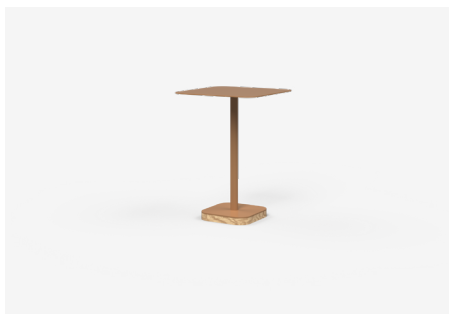

Bonney

Bonney's simple elegant form gives it the versatility to complement any piece in the Jordan Collection. A simple metal form finished with a timber base adds warmth to this utilitarian table.

Bonney comes in a range of sizes, the Jordan website will allow you to select your preference then further customise fabrics and finishes.

Warranty

Made to last, our low and dining tables are covered by a 5 year structural warranty.

Low tables

BON45- 450L x 450D x 530H

BON45H- 450L x 450D x 630H

BON80L- 800L x 800D x 350H

BON45-1- 450L x 450D x 530H