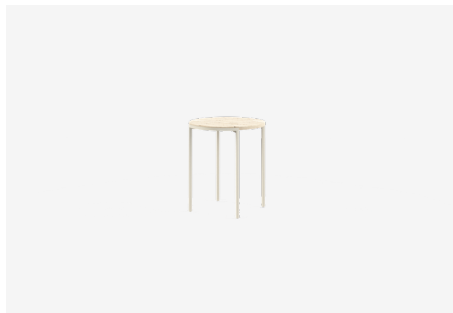

Side Tables

AI45 – 450L x 450W x 500H (mm)
18L x 18W x 19H (inches)