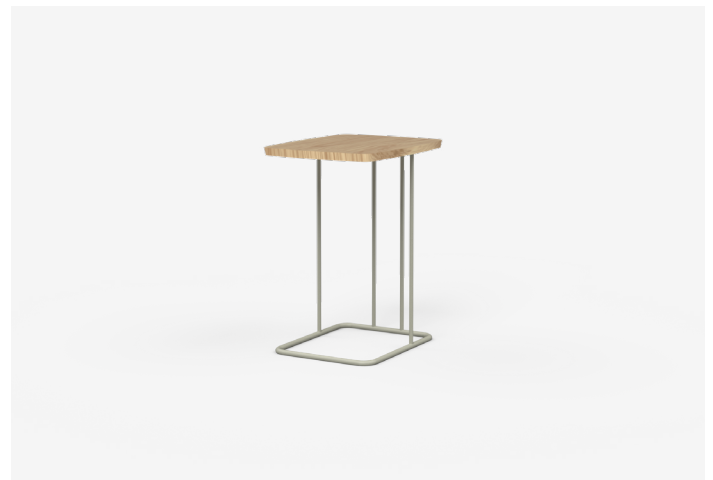

Nash

Pure, simple and refreshingly light-footed, enjoy the utilitarian Nash. Made to order in a variety of finishes for an adaptable and versatile side table range.

Nash comes in a range of sizes, the Jordan website will allow you to select your preference then further customise fabrics and finishes.

Warranty

Made to last, our side tables are covered by a 5 year structural warranty.

Low Tables

NH46L — 460L x 360D x 470H (mm)
18L x 14D x 19H (inches)

NH46H — 460L x 360D x 570H (mm)
18L x 14D x 23H (inches)