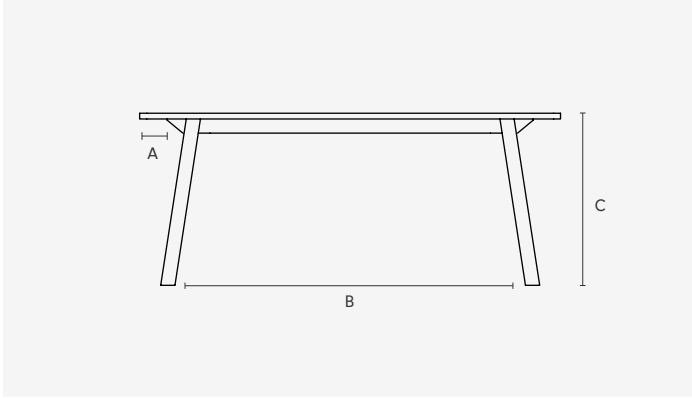

Bar Tables

KYB120 — 1200L x 1200W x 1050H (mm) | 4 Seater
47L x 47W x 21H (inches)

KYB120-1 — 1200L x 1200W x 1050H (mm) | 4 Seater
47L x 47W x 21H (inches)

KYB180-1 — 1800L x 900D x 1050H (mm) | 6 Seater
71L x 35D x 41H (inches)

KYB180 — 1800L x 900W x 1050H (mm) | 6 Seater
71L x 35W x 41H (inches)

KYB220-1 — 2200L x 1000D x 1050H (mm) | 6 Seater
87L x 39D x 41H (inches)

KYB220 — 2200L x 1000W x 1050H (mm) | 6 Seater
87L x 39W x 41H (inches)

KYB240-1 — 2400L x 1100D x 1050H (mm) | 8 Seater
94L x 43D x 41H (inches)

KYB240 — 2400L x 1100W x 1050H (mm) | 8 Seater
94L x 43W x 41H (inches)

Technical Specifications

Angle 1 | A Leg Inset Short Edge | B Space Between Legs | C Table Height