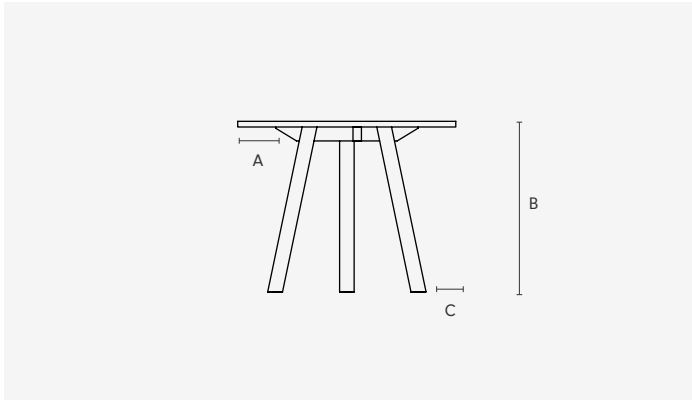

Angle 1 | A Table Top Overhang | B Table Height | C Leg Inset

	A (mm/inches)	B (mm/inches)	C (mm/inches)
KY45	60/2	450/18	35/1
KY60	60/2	600/24	40/1
KY100	150/6	350/14	60/2
KYB120		1050/41	90/3
KYD90	265/10	730/29	124/5
KYD120	328/13	730/29	180/7
KYD150	386/13	730/29	240/9
KYD180	384/15	730/29	240/9