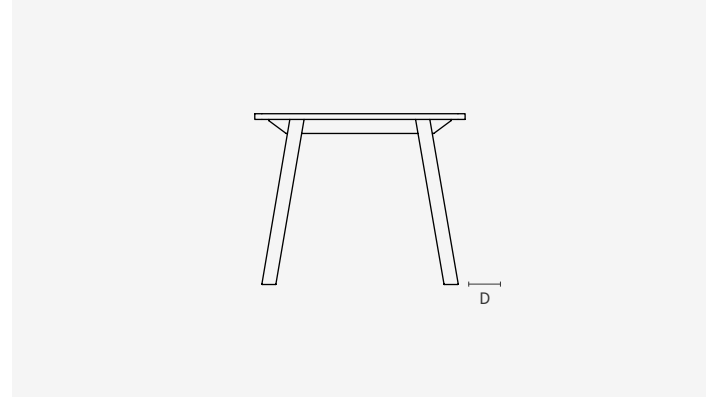

Technical Specifications

Angle 2 | D Leg Inset Long Edge

	A (mm/inches)	B (mm/inches)	C (mm/inches)
KY120_1	75/3	945/37	350/14
KY130DR	52/2	1100/43	750/29
KY150_1	75/3	1250/49	350/14
KY150DR	52/2	1300/51	750/29
KY170DR	52/2	1500/60	750/29
KYB180_1	180/8	1340/53	1050/41
KYB180	92/4	1515/60	1050/41
KYB220_1	183/7	1730/68	1050/41
KYB220	92/4	1915/75	1050/41
KYB240_1	180/7	1038/41	1050/41
KYB240	92/4	2115/83	1050/41
KYD180_1	90/4	1519/60	730/29
KYD180_2	180/7	1340/53	730/29
KYD220_1	90/4	1919/75	730/29
KYD220_2	180/7	1740/68	730/29
KYD240_1	90/4	2119/83	730/29
KYD240_2	181/7	1939/76	730/29
KYD260_1	85/3	2329/92	730/29

	D (mm/inches)
KY120_1	75/3
KY130DR	20.3/8
KY150_1	75/3
KY150DR	20/8
KY170DR	20/8
KYB180_1	70/2
KYB180	63/2
KYB220_1	93/4
KYB220	63/2
KYB240_1	120/5
KYB240	63/2
KYD180_1	31/2
KYD180_2	62/2
KYD220_1	61/2
KYD220_2	92/4
KYD240_1	91/4
KYD240_2	122/5
KYD260_1	86/3